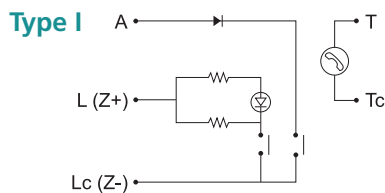

### Specifications

Model	AH-9717
Operating Power	24V DC 30mA
Operating Contact	Max. 30V DC 500mA
Sub-function	Phone jack, confirmation LED, reset button.
Material	Fire-proof plastic
Dimensions	140mm(Dia.) x 45mm(H)
Weight	About 160g