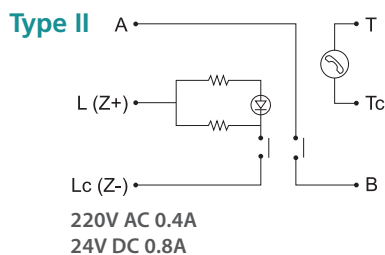

### Features

- Emergency press alarm, immediately activates fire alarm signal.
- Indicator light above fire alarm push-button confirms the alarm signal transfer.
- There are a phone jack and reset button behind the cover cap.
- Type I is simultaneous dual loop, Type II is simultaneous dual signal transfer (refer to diagram below)
- Optional base is available.

### Specifications

Model	AH-9717
Operating Power	24V DC 30mA
Operating Contact	Max. 30V DC 500mA
Sub-function	Phone jack, confirmation LED, reset button.
Material	Fire-proof plastic
Dimensions	140mm(Dia.) x 45mm(H)
Weight	About 160g